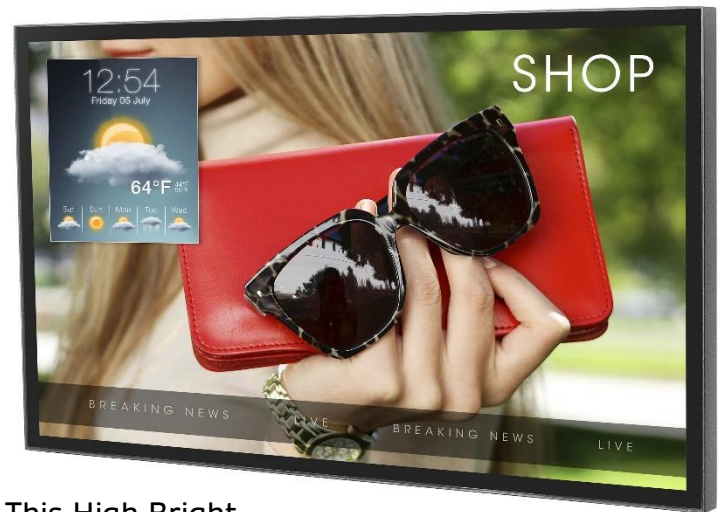

Peerless-AV Outdoor Solutions

Exceeding your expectations with innovative solutions.

49" Xtreme High Bright Outdoor Display

There has never been an outdoor daylight readable display built to withstand the harsh outdoor elements like the Peerless-AV® Xtreme™ High Bright. Featuring a fully sealed, IP68 Rated design and a patented Dynamic Thermal Transfer™ System, Xtreme High Bright Outdoor Displays are maintenance-free, with no fans, vents or filters, and are fully protected against water, dust, moisture and even insects. With an operating temperature range of -31°F to 140°F, Xtreme

Displays are designed to thrive year-round outside, without worry of extreme hot or cold temperature waves. This High Bright line of commercial displays offers 2500nits of light output to combat high ambient lighting conditions, while the ambient light sensor automatically adjusts the display's brightness to optimize the power consumption and enhance the viewing experience. Providing unmatched capabilities, Xtreme High Bright Outdoor Displays are the perfect digital signage or entertainment solution for any professional application.

Target Applications

- Digital Menu Boards
- Restaurant Signage
- Digital Menu Boards
- POS Retail Window Display
- Healthcare
- City Transit

Promotion Limited Time Only

- **PRL-XHB492**
- **Discount 7% will auto populate**
- **Not combinable with other programs**
- Available to All Customers
- Limited Quantity
- Back Orders Only no DDS.
- Expires June 30th, 2020
- **Add a CART for Additional Discounts**