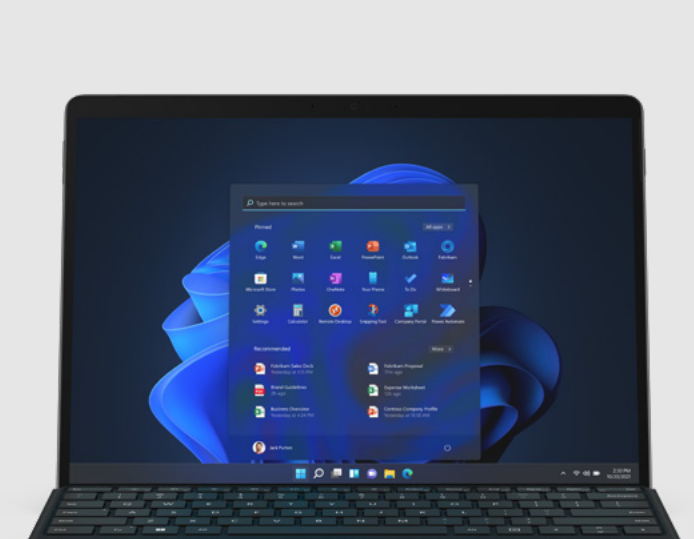

The all-new Microsoft Surface Pro 8 frees them to do it all with greater flexibility. Our most powerful Pro ever combines the muscle of a laptop with the flexibility of a tablet—and every angle in between.

Power to excel, flexibility to exceed

Your teams choose how they work, Surface Pro 8 delivers.

Flexibility for every moment

The unique Surface Kickstand instantly supports work at any angle, from laptop, to desktop to portable digital canvas.

Draw and write naturally

The Microsoft Surface Slim Pen 2 delivers the most advanced speed and precision for sketching, note-taking, or navigating.*

Tablet flexibility
Desktop power
Surface Pro

Choose how you take on the hybrid future

The new Surface Pro 8 delivers flexibility and performance to meet the needs of the hybrid workplace. You can choose either the current Windows 10 or new Windows 11 operating systems.

From the conference room to the design studio, explore how the Surface Pro 8 combines the muscle of a desktop with the flexibility of a tablet. It puts work, collaboration, and productivity where they should be: anywhere they get done better, faster, and with more satisfaction.