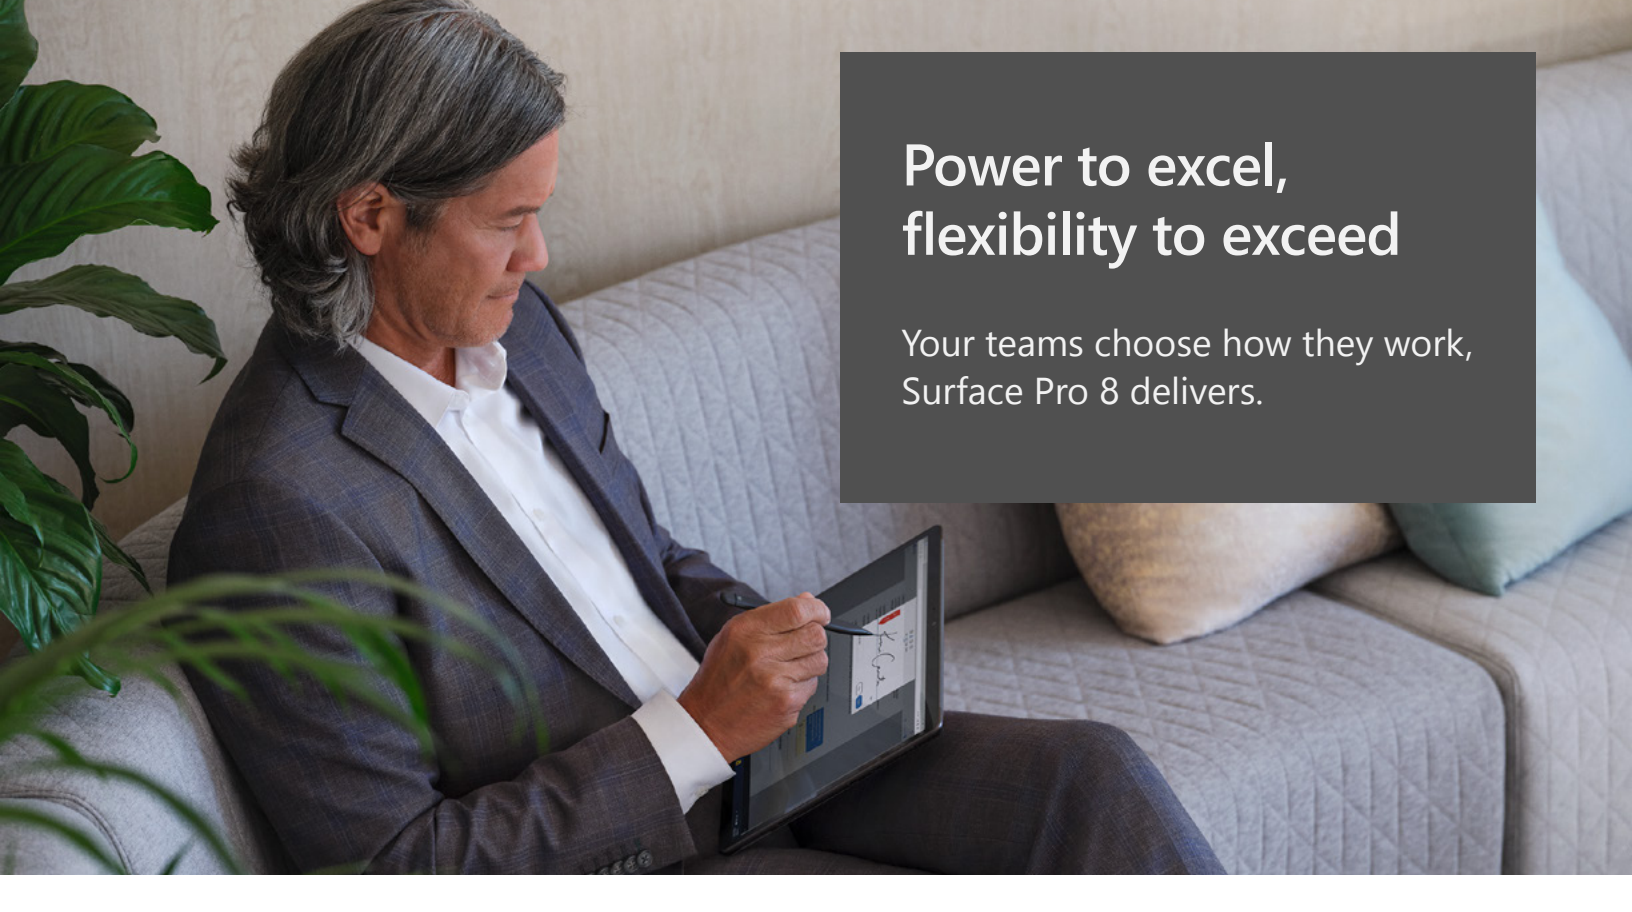

Meet Microsoft Surface Pro 8

Make the workplace the work anywhere

The modern workplace isn't a place anymore. It's an attitude of getting it done from anywhere. Rapid-fire emails, chats, and meetings are no longer about an office—they're about getting it done. And your teams are all over it. They deserve the tools to take on tasks at the speed of their workday—and sometimes all at once.

The all-new Microsoft Surface Pro 8 frees them to do it all with greater flexibility. Our most powerful Pro ever combines the muscle of a laptop with the flexibility of a tablet—and every angle in between.

Power to excel, flexibility to exceed

Your teams choose how they work, Surface Pro 8 delivers.

Flexibility for every moment

The unique Surface Kickstand instantly supports work at any angle, from laptop, to desktop to portable digital canvas.

Become a master multitasker

Free your teams to set up their work their way with the bandwidth to drive multiple 4k monitors and Surface Dock 2.*

Take the limits off collaboration

Keep your teams securely and consistently connected in high definition with LTE for stunning meetings and presentations.