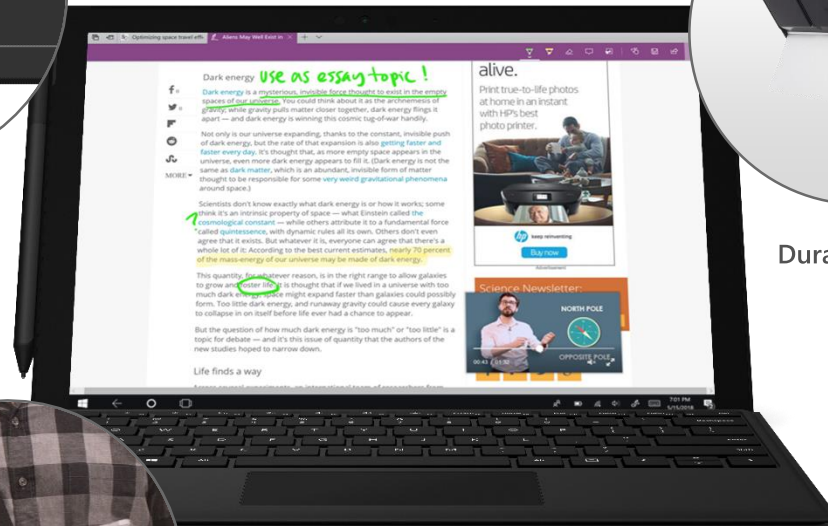

Enable students to easily carry their device from school to home with Surface Pro's **lightweight design**

Improve students' note taking and writing abilities with **pen-to-text functionality**

Immerse students in the learning experience with intuitive touchscreens and beautiful **PixelSense displays**

Protect Surface Pros with highly durable **third-party cases and grips**

Consolidate the mediums students use for schoolwork into a single **2-in-1 device**

Pen-to-text

Lightweight

Durable cases

Surface Pro 6
(Laptop Mode)