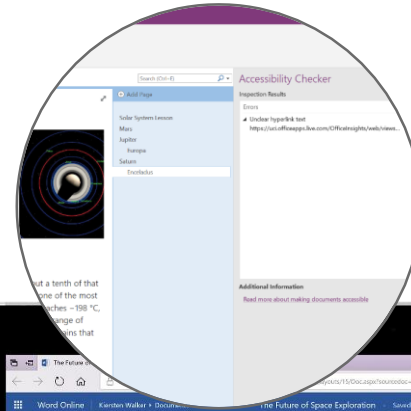

Students (K-8)

Collaborating in groups

Empower students to write and draw together for better group learning with **Surface Pen**

Make the learning experience great for all students with **OneNote accessibility tools**

Deepen learning experiences with the **Edge browser's inking capabilities** so students can annotate and highlight topics for study

Enable students to share work to external displays through seamless **Miracast projection**

Improve group work for students with the **co-authoring capabilities of Office**

Accessibility tools