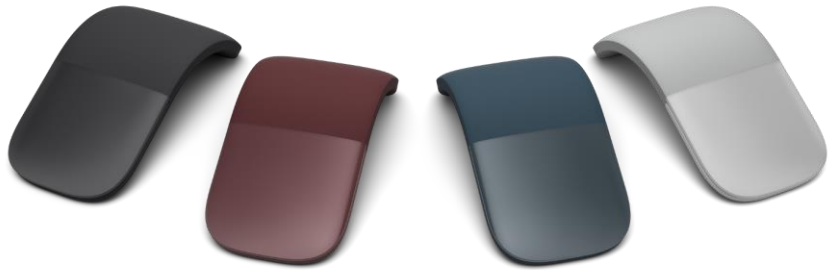

Microsoft makes no warranties, express, implied or statutory, as to the information in this presentation.

Appendix

Surface accessories

Surface Arc Mouse

Slim, light, and ready to travel, Surface Arc Mouse is designed to conform to your hand and snaps flat to easily fit in your bag. Connects via Bluetooth. Available in a choice of rich colors to complement your Surface device.