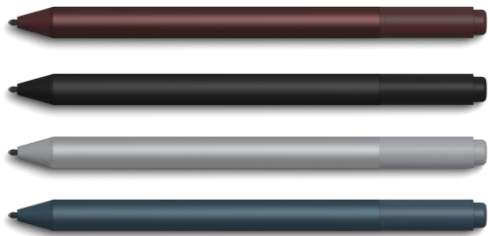

Microsoft makes no warranties, express, implied or statutory, as to the information in this presentation.

Appendix

Surface accessories

Surface Arc Mouse

Slim, light, and ready to travel, Surface Arc Mouse is designed to conform to your hand and snaps flat to easily fit in your bag. Connects via Bluetooth. Available in a choice of rich colors to complement your Surface device.

Surface Pen

Now better than ever, the Surface Pen delivers our most natural writing and drawing experience yet. With tilt support for shading, 4,096 levels of pressure sensitivity, and virtually no lag.