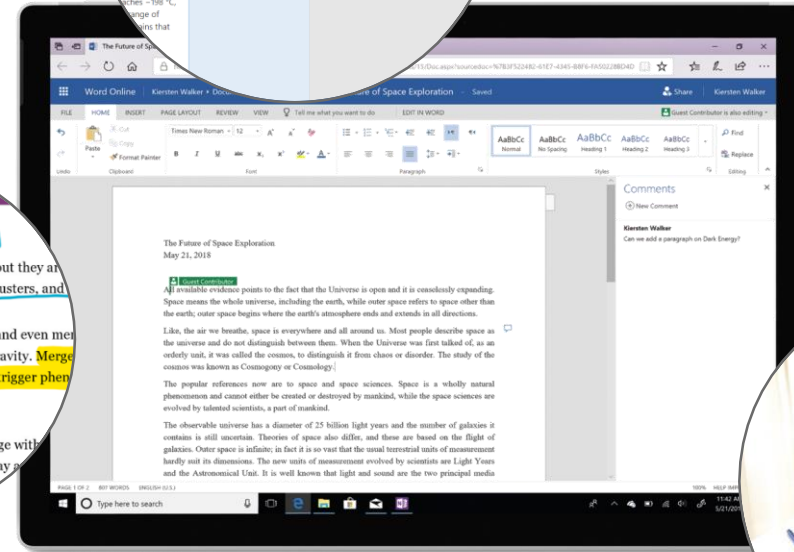

Surface Pro 6
(Tablet Mode)