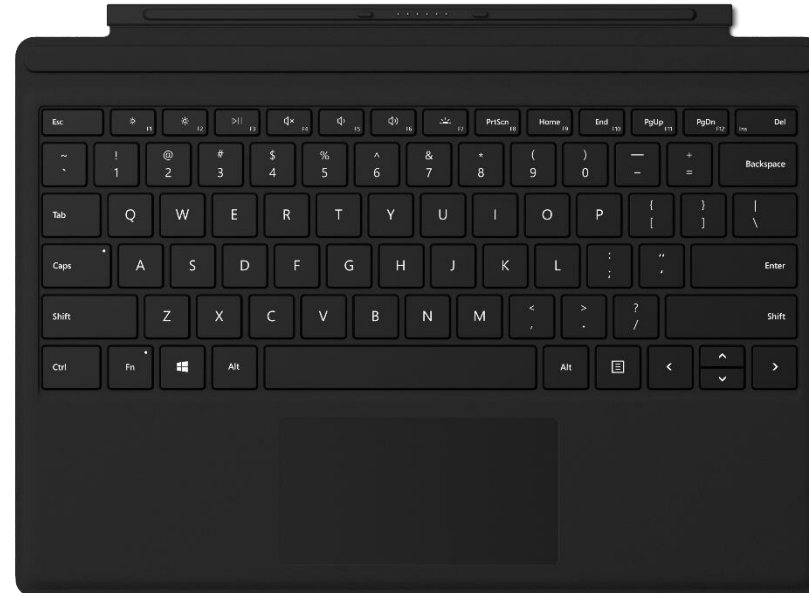

Microsoft Surface in K12 education

<Insert name>

<Insert title>

Modern education

Technology is transforming the K12 education industry

1:1 student-device ratio

Mobility and cloud

Personalized learning