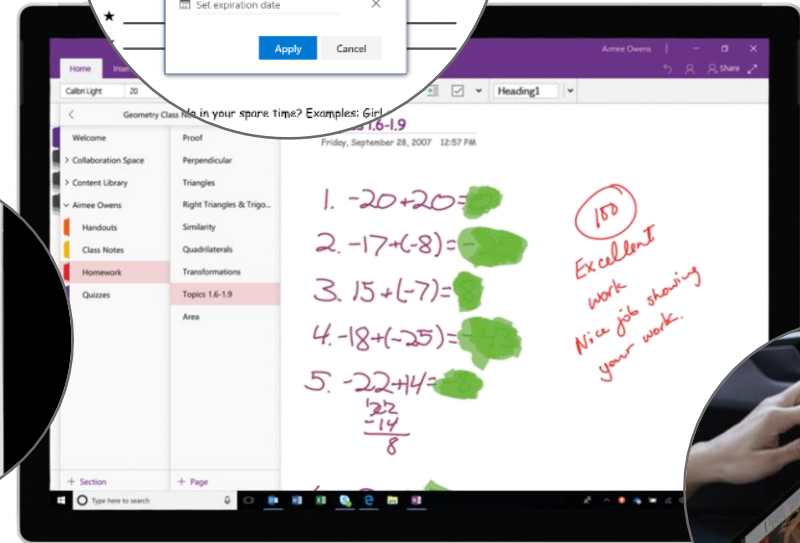

Snap photos of non-digital content and instantly integrate them into **OneNote** for further exploration using **Office Lens**

Work in the mode that's right for you with the **versatility of Surface Pro**

OneDrive document sharing

Office Lens

Surface Pro 6
(Tablet Mode)

PixelSense touchscreen

7:00 PM

Microsoft Surface and Garfield Preparatory Academy

Empowering students with engaging, personalized education

The perfect sidekick for teachers