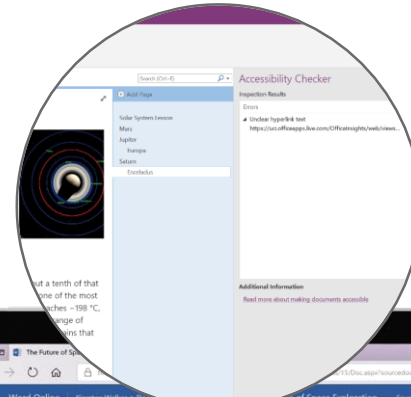

Students (9-12)

Collaborating in groups

Empower students to write and draw together for better group learning with **Surface Pen**

Make the learning experience great for all students with **OneNote accessibility tools**

Deepen learning experiences with the **Edge browser's inking capabilities** so students can annotate and highlight topics for study

Enable students to share work to external displays through seamless **Miracast projection**

Improve group work for students with the **co-authoring capabilities of Office**

Accessibility tools