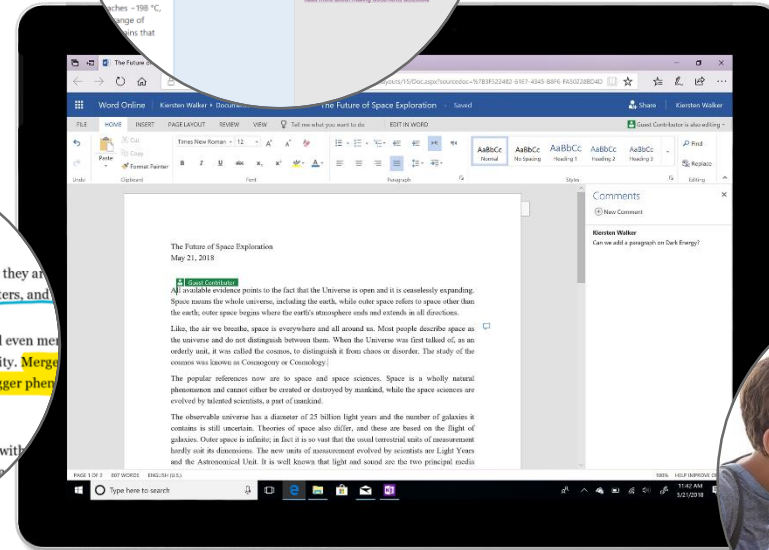

Empower students to write and draw together for better group learning with **Surface Pen**

Make the learning experience great for all students with **OneNote accessibility tools**

Deepen learning experiences with the **Edge browser's inking capabilities** so students can annotate and highlight topics for study

Enable students to share work to external displays through seamless **Miracast projection**

Improve group work for students with the **co-authoring capabilities of Office**

Accessibility tools

Inking in Edge