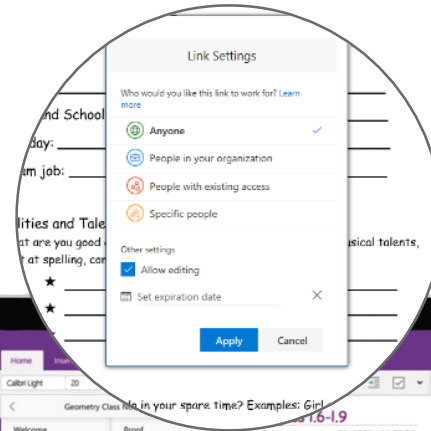

Staff Notebook

All-day battery

Surface Pen "one click"

Surface Pro 6
(Laptop Mode)

3:30 PM

Teachers

Planning lessons and grading homework

Browse the web, research, and interact with applications on a **HD PixelSense touchscreen**

Snap photos of non-digital content and instantly integrate them into **OneNote** for further exploration using **Office Lens**

Work in the mode that's right for you with the **versatility of Surface Pro**