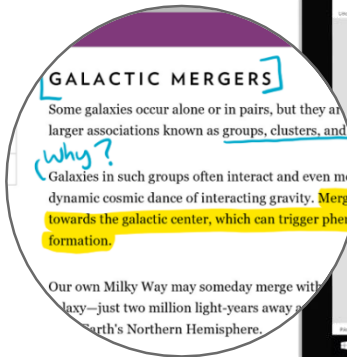

Deepen learning experiences with the **Edge browser's inking capabilities** so students can annotate and highlight topics for study

Enable students to share work to external displays through seamless **Miracast projection**

Improve group work for students with the **co-authoring capabilities of Office**

Accessibility tools

Surface Pro 6
(Tablet Mode)

Surface Pen

Inking in Edge

1:15 PM

Students (9-12)

After-school homework

Enable students to easily carry their device from school to home with Surface Pro's **lightweight design**

Improve students' note taking and writing abilities with **pen-to-text functionality**

Immerse students in the learning experience with intuitive touchscreens and beautiful **PixelSense displays**