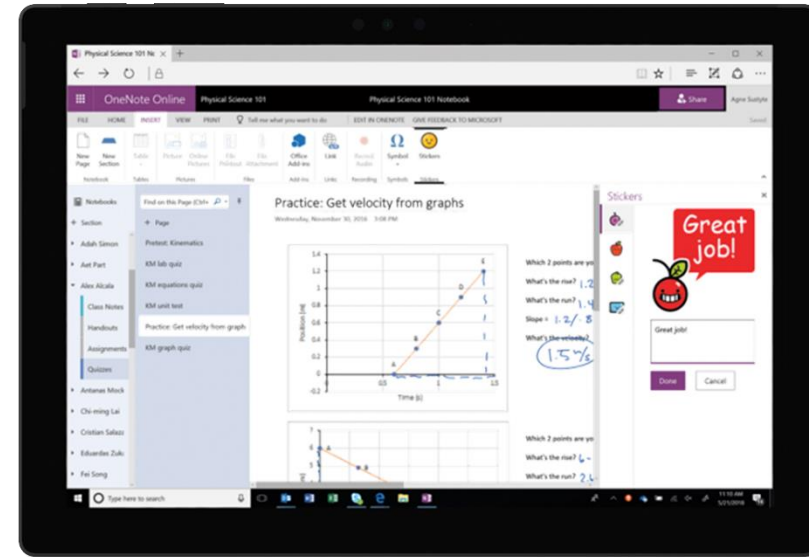

Microsoft Surface in K12 education

<Insert name>

<Insert title>

Modern education

Technology is transforming the K12 education industry

1:1 student-device ratio

Mobility and cloud

Personalized learning

Mixed reality

Modern challenges

Evolving technology creates both opportunities and hurdles

Meeting tech-savvy student expectations with high-quality, personalized digital experiences

Empowering faculty, staff, and management with tools to help them achieve greater efficiencies