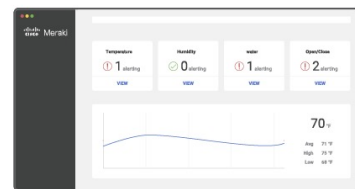

Meraki dashboard

[START YOUR FREE TRIAL](#)